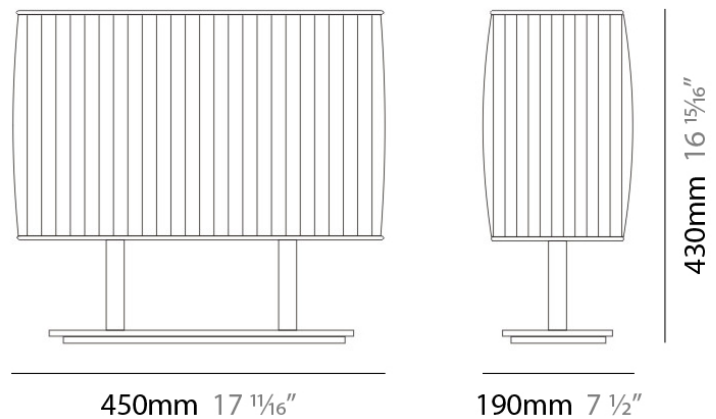

BLISSY PORTABLE

D84052

PROJECT	_____
TYPE	_____
NOTES	_____
QUANTITY	_____
DATE	_____

GENERAL

Series: Blissy
Brand: Panzeri
Division: Design
Mounting Type: Portable
Mounting Location: Table
Subcategory: Table

PHYSICAL

Shape: Rectangle
Length (mm): 450
Length (in): 17 ¾
Width (mm): 190
Width (in): 7 ½
Height (mm): 430
Height (in): 17
Light Distribution: Omnidirectional
Weight (kg): 4.09
Weight (lbs): 9
Diffuser: Ivory Pleated Fabric Shade
Fixture Finish: Metallic Gray
Fixture Material: Metal / Cotton

ELECTRICAL

Number of Lamps: 1
Lamp Type: LED Retrofit
Lamp Shape: A19
Bulb Included: Bulb Not Included
Total Output Wattage (W): 8
Max. Wattage Per Lamp (W): 8
Lamp Base: E26
Input Voltage (V): 120
Upon Request: 277Vac / GU24

LED

OPTICAL

RATINGS AND CERTIFICATIONS

Certified By: CSA Certified to UL and CSA Standards
IP rating: IP20