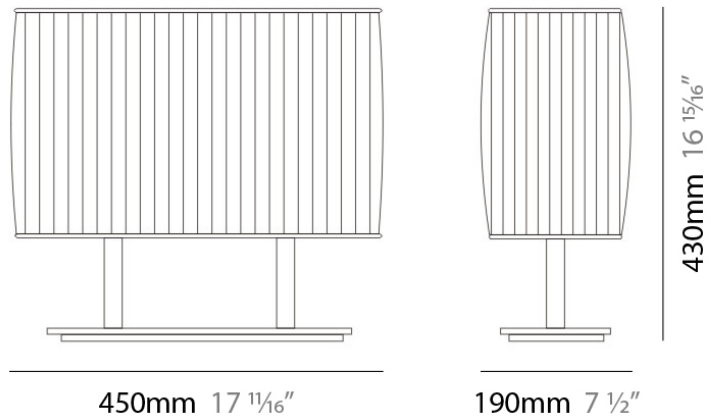

PROJECT	
TYPE	
NOTES	
QUANTITY	
DATE	

BLISSY PORTABLE

D84053

GENERAL

Series: Blissy
Brand: Panzeri
Division: Design
Mounting Type: Portable
Mounting Location: Table
Subcategory: Table

PHYSICAL

Shape: Rectangle
Length (mm): 450
Length (in): 17 ¾
Width (mm): 190
Width (in): 7 ½
Height (mm): 430
Height (in): 17
Light Distribution: Omnidirectional
Weight (kg): 4.09
Weight (lbs): 9
Diffuser: Ivory Pleated Fabric Shade
Fixture Material: Metal / Cotton

ELECTRICAL

Number of Lamps: 1
Lamp Type: LED Retrofit
Lamp Shape: A19
Bulb Included: Bulb Not Included
Total Output Wattage (W): 15
Max. Wattage Per Lamp (W): 15
Lamp Base: E26
Input Voltage (V): 120

LED

OPTICAL

RATINGS AND CERTIFICATIONS

Certified By: CSA Certified to UL and CSA Standards
IP rating: IP20