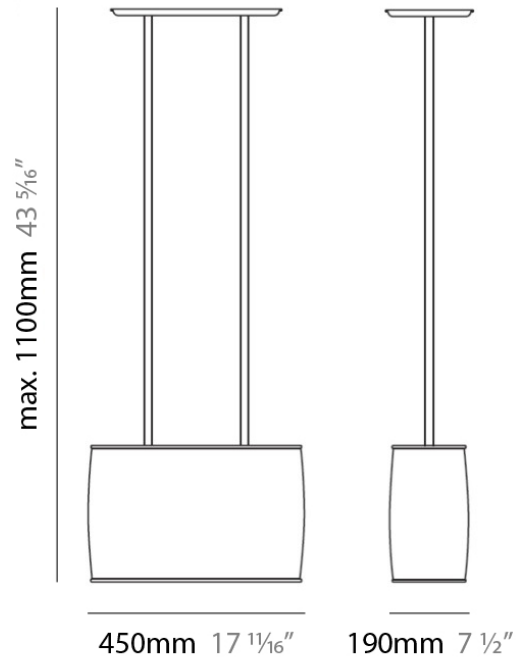

BLISSY SUSPENSION

D81038

PROJECT _____

TYPE _____

NOTES _____

QUANTITY _____

DATE _____

GENERAL

Series: Blissy
Brand: Panzeri
Division: Design
Mounting Type: Suspension
Mounting Location: Ceiling
Subcategory: Pendant

PHYSICAL

Shape: Rectangle
Length (mm): 450
Length (in): 17 ¾
Width (mm): 190
Width (in): 7 ½
Height (mm): 750
Height (in): 29 ½
Max. Overall Height (mm): 1099
Max. Overall Height (in): 43 ¼
Light Distribution: Omnidirectional
Weight (kg): 4.49
Weight (lbs): 9.9
Diffuser: White Fireproof Fabric Shade
Fixture Finish: Metallic Gray
Fixture Material: Metal

ELECTRICAL

Number of Lamps: 1
Lamp Type: LED Retrofit
Lamp Shape: A19
Bulb Included: Bulb Not Included
Total Output Wattage (W): 15
Max. Wattage Per Lamp (W): 15
Lamp Base: E26
Input Voltage (V): 120
Upon Request: 277Vac / GU24

LED

OPTICAL

RATINGS AND CERTIFICATIONS

Certified By: CSA Certified to UL and CSA Standards
IP rating: IP20